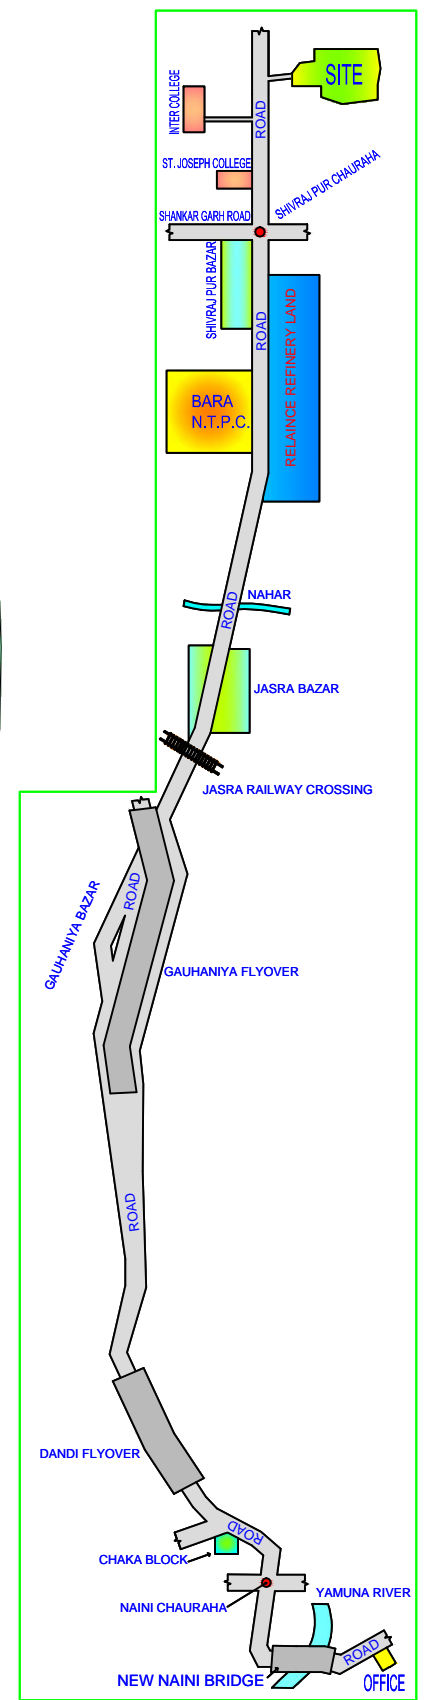

**PROJECT :- PROPOSED LAY OUT PLAN AT
 JANWA, BARA (N.T.P.C.),
 DISTT :- PRAYAGRAJ.
 PROP. A.K. INFRADREAM, P.V.T. (L.T.D.).**

KEY PLAN (N.T.S.)

FARM HOUSE SIZE PLAN

PROPOSED LAY-OUT PLAN

- PROPOSED FARM HOUSE BANGLOW
- DIVIDER
- U TURN SPACE
- WALKING PATH
- ELECTRIC POLE