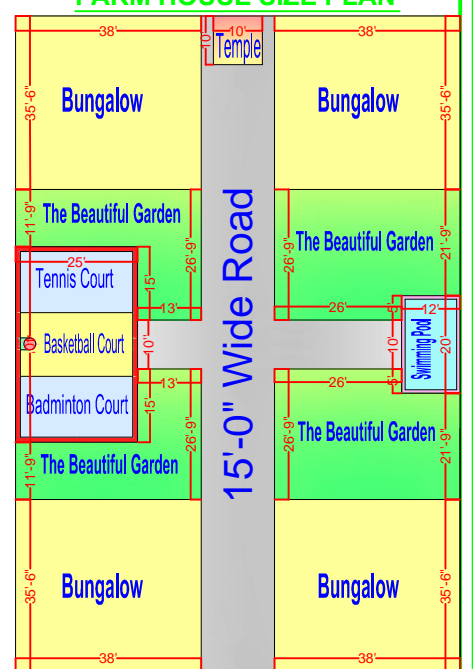

**PROJECT :- PROPOSED LAY OUT PLAN AT
 JANWA, BARA (N.T.P.C.),
 DISTT :- PRAYAGRAJ.
 PROP. A.K. INFRADREAM, P.V.T. (L.T.D.).**

KEY PLAN (N.T.S.)

FARM HOUSE SIZE PLAN

PROPOSED LAY-OUT PLAN

- PROPOSED FARM HOUSE BANGLOW
- DIVIDER
- U TURN SPACE
- WALKING PATH
- ELECTRIC POLE