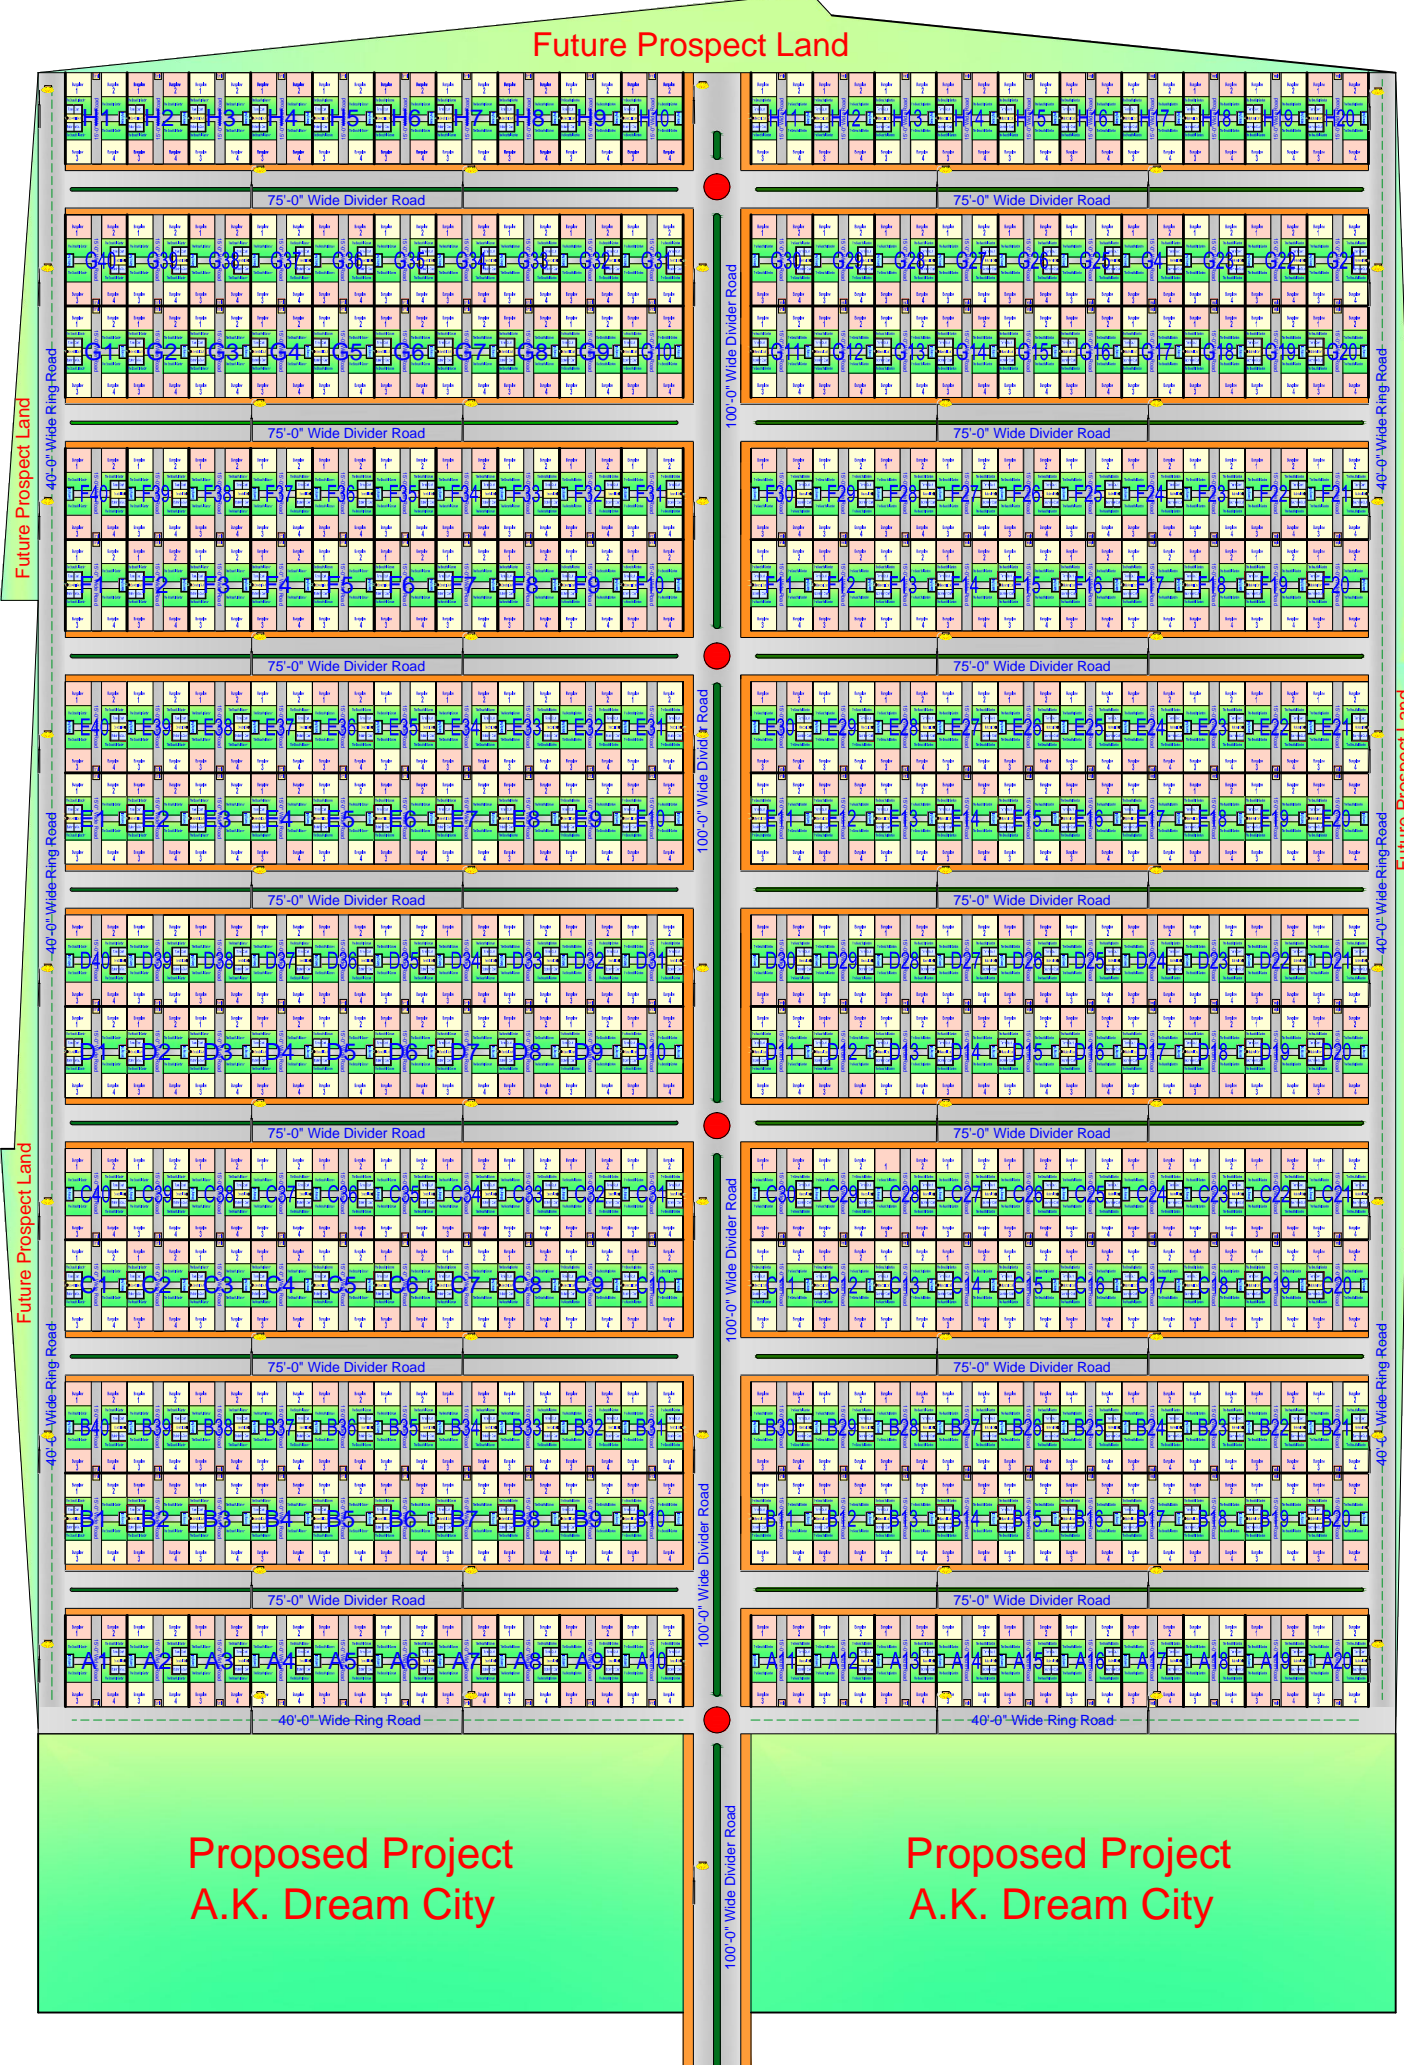

**PROJECT :- PROPOSED LAY OUT PLAN AT
 JANWA, BARA (N.T.P.C.),
 DISTT :- PRAYAGRAJ.
 PROP. A.K. INFRADREAM, P.V.T. (L.T.D.).**

KEY PLAN (N.T.S.)

FARM HOUSE SIZE PLAN

PROPOSED LAY-OUT PLAN

- PROPOSED FARM HOUSE BANGLOW
- DIVIDER
- U TURN SPACE
- WALKING PATH
- ELECTRIC POLE