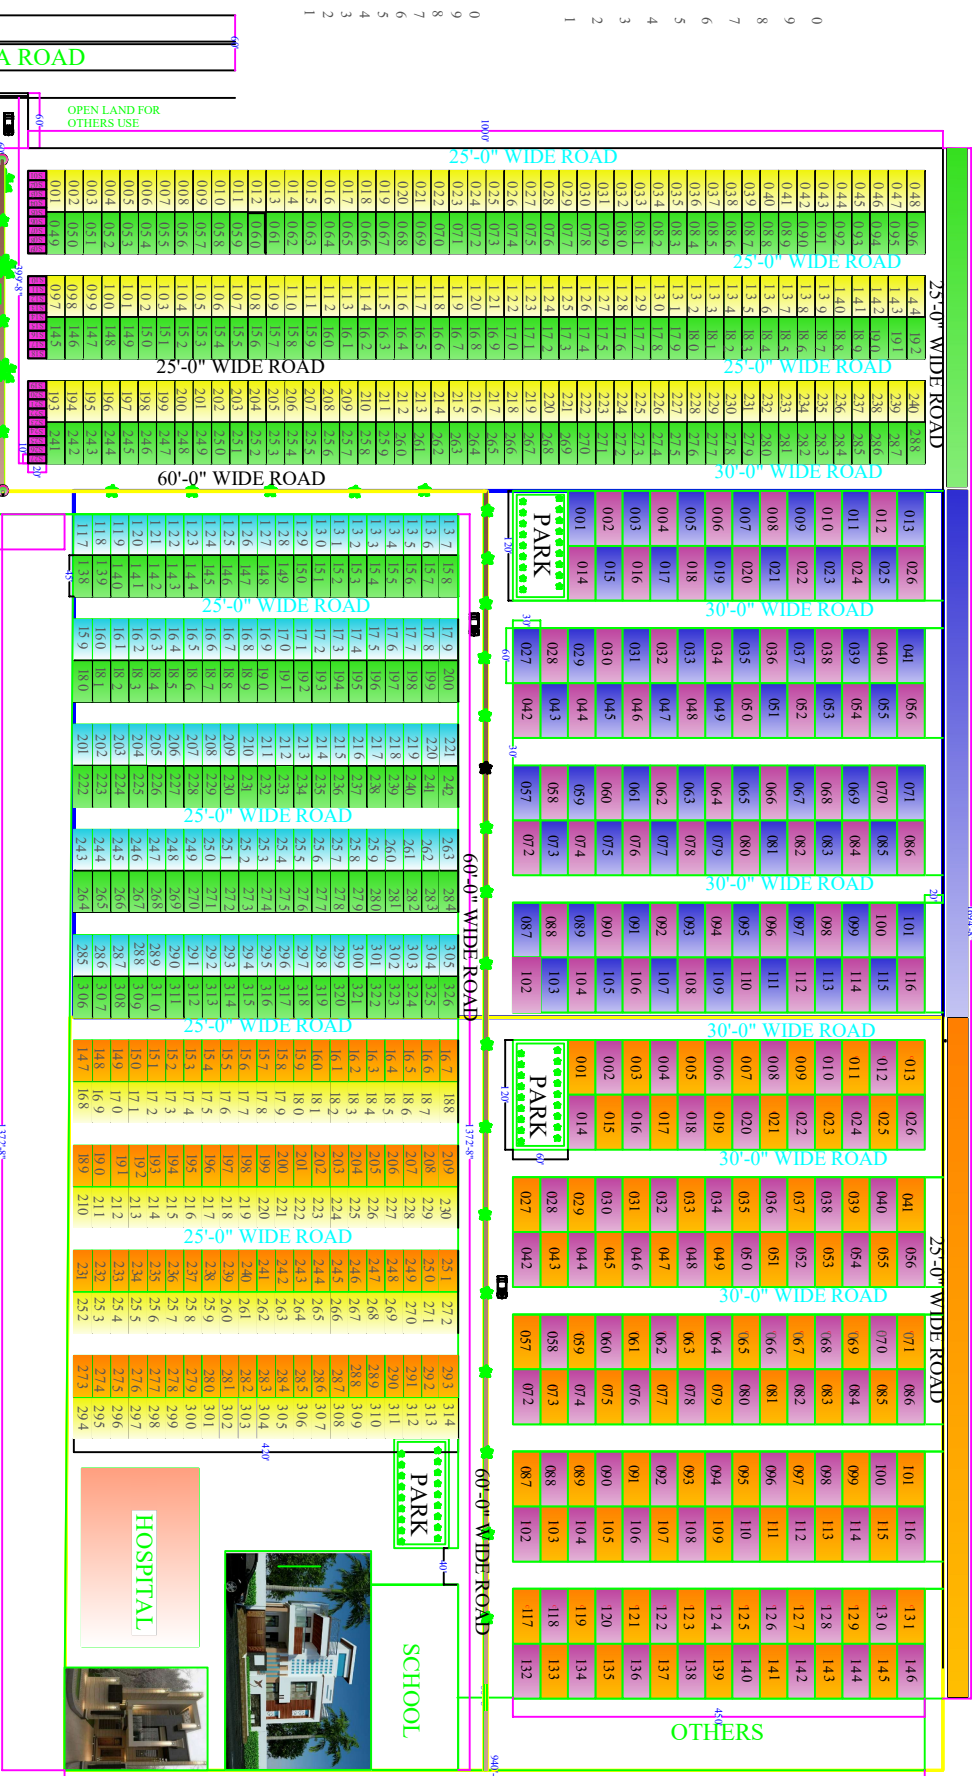

BLOCK-A

BLOCK-B

BLOCK-C

A.K.DREAM CITY PROPOSED PLAN FOR JAARI, PRAYAGRAJ

PLOT SIZE

- 666 X 20X45
- 262 X 30X60
- 61 X 10' X 20'

BLOCK-A A-1 TO A288

BLOCK-B B-1 TO B-326

BLOCK-C C-1 TO C-314

30 K.M FROM CIVIL LINES

DRAWN BY :-
DESIGN ASSOCIATE
PRAYAGRAJ
PH-9450139333